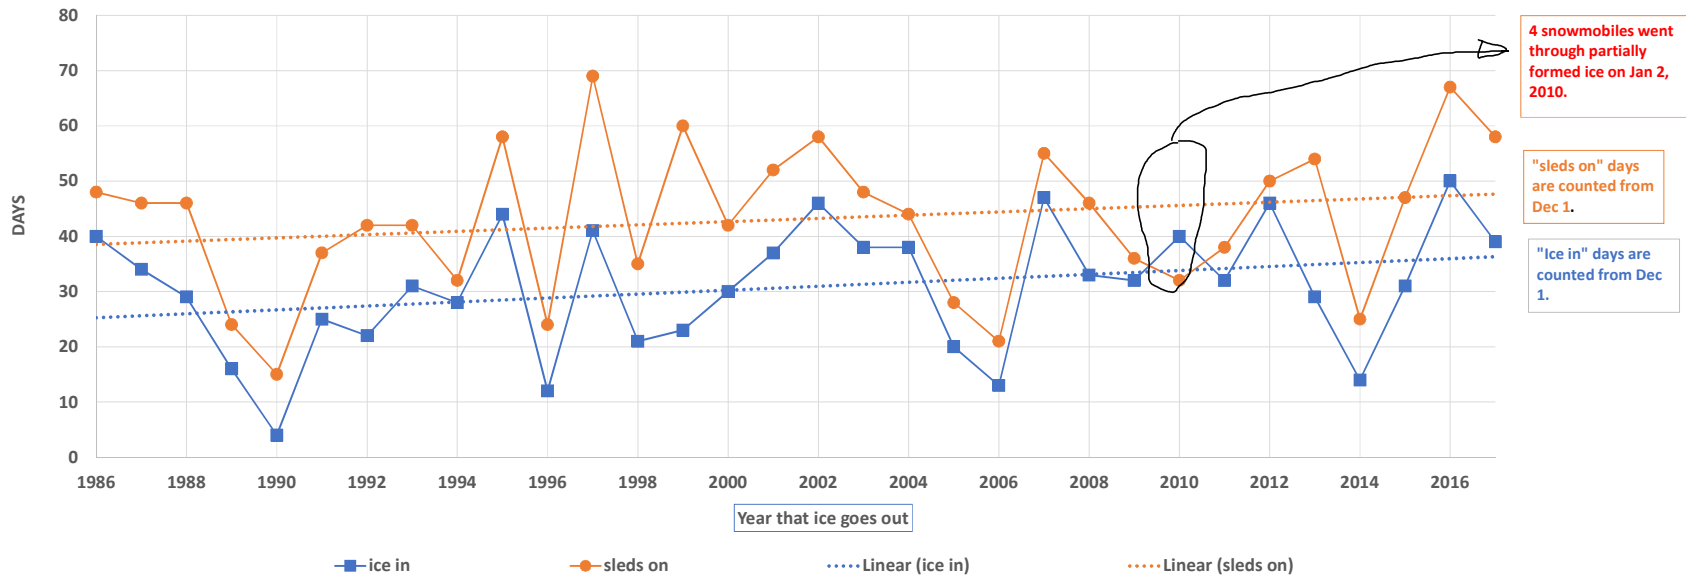

*Chandosier*

Fig 6 Burgess Chandos Lake "sleds on lake"

4 snowmobiles went through partially formed ice on Jan 2, 2010.

"sleds on" days are counted from Dec 1.

"Ice in" days are counted from Dec 1.