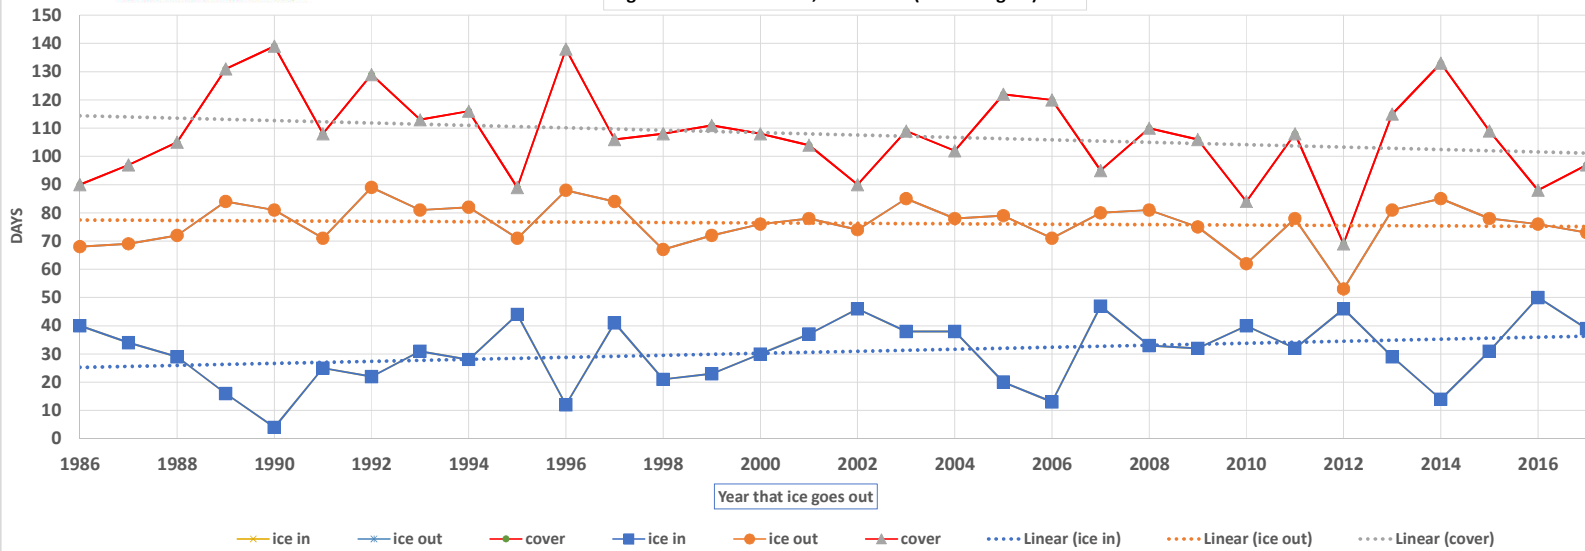

*Chandossier*

Fig 4. Chandos Ice Cover, 1986-2017 (From Burgess)

there are about 13 fewer days of ice cover now from the mid 80's, something old snowmobilers are likely aware of.

"Ice out" days are counted from Feb 1.

"Ice in" days are counted from Dec 1.