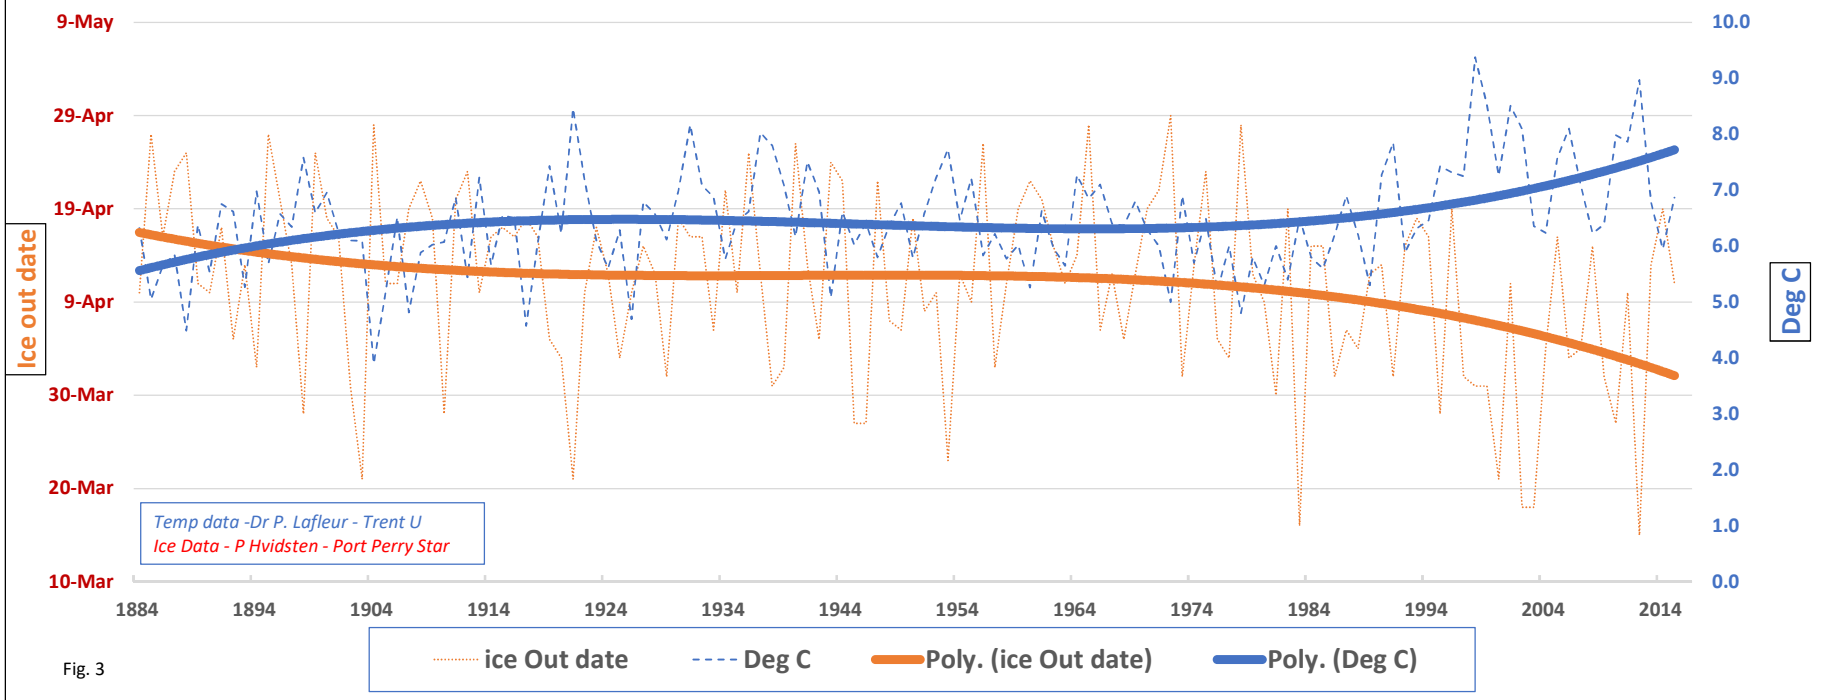

*Chandosier*

mean annual temp, Peterborough, and annual Ice Out date, Lake Scugog  
1884-2015

Fig. 3